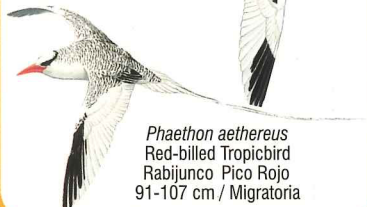

Phaethon lepturus
White-tailed Tropicbird
Rabijunco
81 cm / Residente

Phaethon aethereus
Red-billed Tropicbird
Rabijunco Pico Rojo
91-107 cm / Migratoria